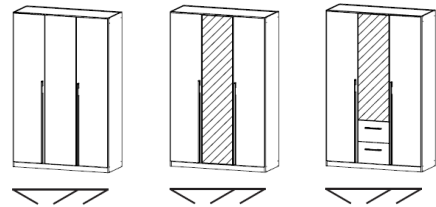

Fango Glass

Basalt Glass

and 3 Handle options....

D
Carcase
Colour

K
Small
Chrome

L
Long
Chrome

1 Door Wardrobe
Width 47cm
Depth 54cm
Height 210cm or 229cm
(with Corniche 212/232cm)

Right Angled Corner
Width 100cm
Depth 102cm
Height 210cm or 229cm
(with Corniche 212/232cm)

2 Door Corner Robe
Width 119cm
Depth 119cm
Height 210cm or 229cm
(with Corniche 212/232cm)

2 Door Wardrobe
Width 91cm
Depth 54cm
Height 210cm or 229cm
(with Corniche 212/232cm)

181cm Slider
Width 181cm
Depth 62cm
Height 210cm or 229cm
(Frame W184 D64 H214/233)

226cm Slider
Width 226cm
Depth 62cm
Height 210cm or 229cm
(Frame W184 D64 H214/233)

3 Door Wardrobe
Width 136cm
Depth 54cm
Height 210cm or 229cm
(with Corniche 212/232cm)

271cm Slider
Width 271cm
Depth 62cm
Height 210cm or 229cm
(Frame W184 D64 H214/233)

Shelf Unit
Width 33cm
Depth 40cm
Height 210cm or 229cm
(with Corniche 212/232cm)

4 Door Wardrobe
Width 181cm
Depth 54cm
Height 210cm or 229cm
(with Corniche 212/232cm)

Matching Pieces...

2 Drawer Bedside
Width 47cm
Depth 42cm
Height 40cm