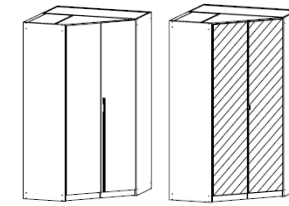

Fango Glass

Basalt Glass

and 3 Handle options....

D
Carcase
Colour

K
Small
Chrome

L
Long
Chrome

1 Door Wardrobe
Width 47cm
Depth 54cm
Height 210cm or 229cm
(with Corniche 212/232cm)

Right Angled Corner
Width 100cm
Depth 102cm
Height 210cm or 229cm
(with Corniche 212/232cm)

2 Door Corner Robe
Width 119cm
Depth 119cm
Height 210cm or 229cm
(with Corniche 212/232cm)

2 Door Wardrobe
Width 91cm
Depth 54cm
Height 210cm or 229cm
(with Corniche 212/232cm)

181cm Slider
Width 181cm
Depth 62cm
Height 210cm or 229cm
(Frame W184 D64 H214/233)

226cm Slider
Width 226cm
Depth 62cm
Height 210cm or 229cm
(Frame W184 D64 H214/233)

3 Door Wardrobe
Width 136cm
Depth 54cm
Height 210cm or 229cm
(with Corniche 212/232cm)

271cm Slider
Width 271cm
Depth 62cm
Height 210cm or 229cm
(Frame W184 D64 H214/233)