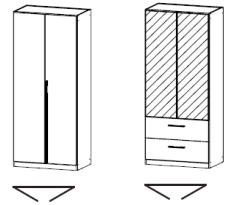

Fango Glass

Basalt Glass

and 3 Handle options....

D
Carcase
Colour

K
Small
Chrome

L
Long
Chrome

1 Door Wardrobe
Width 47cm
Depth 54cm
Height 210cm or 229cm
(with Corniche 212/232cm)

Right Angled Corner
Width 100cm
Depth 102cm
Height 210cm or 229cm
(with Corniche 212/232cm)

2 Door Corner Robe
Width 119cm
Depth 119cm
Height 210cm or 229cm
(with Corniche 212/232cm)

2 Door Wardrobe
Width 91cm
Depth 54cm
Height 210cm or 229cm
(with Corniche 212/232cm)

181cm Slider
Width 181cm
Depth 62cm
Height 210cm or 229cm
(Frame W184 D64 H214/233)

226cm Slider
Width 226cm
Depth 62cm
Height 210cm or 229cm
(Frame W184 D64 H214/233)

3 Door Wardrobe
Width 136cm
Depth 54cm
Height 210cm or 229cm
(with Corniche 212/232cm)

271cm Slider
Width 271cm
Depth 62cm
Height 210cm or 229cm
(Frame W184 D64 H214/233)