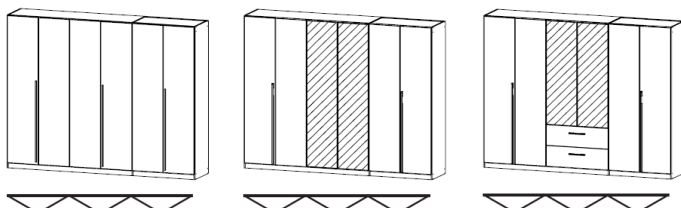

5 Door Wardrobe
Width 226cm
Depth 54cm
Height 210cm or 229cm
(with Corniche 212/232cm)

6 Door Wardrobe
Width 271cm
Depth 54cm
Height 210cm or 229cm
(with Corniche 212/232cm)