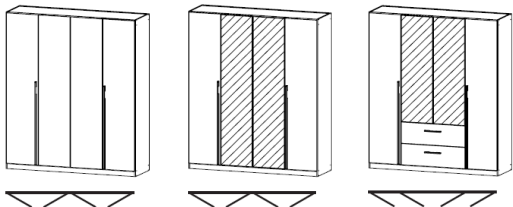

Fango Glass

Basalt Glass

and 3 Handle options....

D
Carcase
Colour

K
Small
Chrome

L
Long
Chrome

1 Door Wardrobe
Width 47cm
Depth 54cm
Height 210cm or 229cm
(with Corniche 212/232cm)

Right Angled Corner
Width 100cm
Depth 102cm
Height 210cm or 229cm
(with Corniche 212/232cm)

2 Door Corner Robe
Width 119cm
Depth 119cm
Height 210cm or 229cm
(with Corniche 212/232cm)

2 Door Wardrobe
Width 91cm
Depth 54cm
Height 210cm or 229cm
(with Corniche 212/232cm)

181cm Slider
Width 181cm
Depth 62cm
Height 210cm or 229cm
(Frame W184 D64 H214/233)

226cm Slider
Width 226cm
Depth 62cm
Height 210cm or 229cm
(Frame W184 D64 H214/233)

3 Door Wardrobe
Width 136cm
Depth 54cm
Height 210cm or 229cm
(with Corniche 212/232cm)

271cm Slider
Width 271cm
Depth 62cm
Height 210cm or 229cm
(Frame W184 D64 H214/233)

Shelf Unit
Width 33cm
Depth 40cm
Height 210cm or 229cm
(with Corniche 212/232cm)

4 Door Wardrobe
Width 181cm
Depth 54cm
Height 210cm or 229cm
(with Corniche 212/232cm)

Matching Pieces...

2 Drawer Bedside
Width 47cm
Depth 42cm
Height 40cm